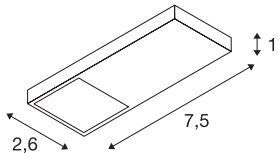

M-TRACK

flat light for M-TRACK low-voltage cabinet track, black, magnetic, 4.8W

M-TRACK flat light with suitable adapter for the M-TRACK low-voltage track system. The magnetic spot is fitted with a powerful 3.8W LED and can be freely positioned on the track. This luminaire includes built-in LED lamps.

TECHNICAL DATA

Item no.:	188540
Lamps included	0
Primary nominal voltage	12V mA/V
Length	7.5 cm
Width	2.6 cm
Height	1.0 cm
Net weight	0.037 kg
Gross weight	0.045 kg
IP Code	IP 20
Safety class	III
Assembly	Surface
Assembly details	Track Ceiling, Track Wall
Wattage	4.8 W
Lumen	250 lm
Colour temperature	3000 Kelvin
Beam angle	120 °
Color	black
CRI	>80
Binning	6
LXXBXX data	70/50
Service life	20000 h