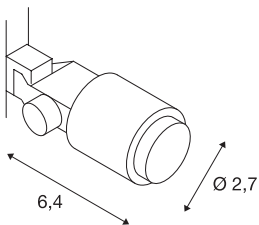

POWER-LED SPOT

for low-voltage display cabinet track, LED, 3000K, silver-grey, 1W

LED spot with suitable adapter for the GLU-TRAX low-voltage track system. The POWER-LED SPOT provided with a high-performance power LED spot is mounted to swivel and tilt.

TECHNICAL DATA

Item no.:	186042
Lamps included	0
Primary nominal voltage	12V ~50/60Hz mA/V
Vertical tilting range	180 °
Horizontal rotation range	360 °
Height	6.4 cm
Diameter	2.7 cm
Net weight	0.046 kg
Gross weight	0.059 kg
IP Code	IP 20
Safety class	III
Assembly	Surface
Assembly details	Ceiling, Track Ceiling, Track Wall, Wall
Wattage	1 W
Lumen	55 lm
Colour temperature	3000 Kelvin
Beam angle	25 °
Color	grey
CRI	>80
LXXBXX data	70/50
Service life	30000 h