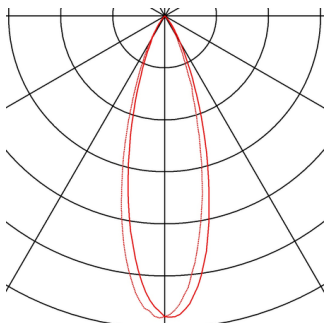

## PROFUNO

spot for 240V 1-phase track, LED, 3000K, black, 30°, incl. 1-phase adapter

Modern high-voltage LED spot PROFUNO with suitable adapter for the 240V 1-phase track system. There are 10 dimmable premium LEDs within the low-glare grid. The rotatable and tiltable luminaire is available in several colours, as well as with narrow or broad beam angles.

## TECHNICAL DATA

Item no.:	144050
Lamps included	0
Primary nominal voltage	220-240V ~50/60Hz mA/V
Secondary power / secondary voltage	500 mA/V
Vertical tilting range	180 °
Horizontal rotation range	350 °
Length	15.5 cm
Height	13.4 cm
Depth	3.2 cm
Net weight	0.666 kg
Gross weight	0.781 kg
IP Code	IP 20
Safety class	I
Assembly	Surface
Assembly details	Ceiling, Track Ceiling, Wall
Dimming technology	Leading edge
Wattage	18 W
Lumen	1020 lm
Colour temperature	3000 Kelvin
Beam angle	30 °
Color	black
CRI	>90