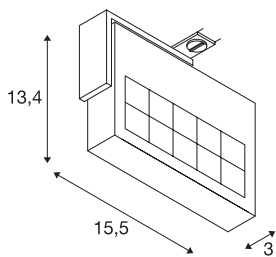

## TECHNICAL DATA

Item no.:	144050
Lamps included	0
Primary nominal voltage	220-240V ~50/60Hz mA/V
Secondary power / secondary voltage	500 mA/V
Vertical tilting range	180 °
Horizontal rotation range	350 °
Length	15.5 cm
Height	13.4 cm
Depth	3.2 cm
Net weight	0.666 kg
Gross weight	0.781 kg
IP Code	IP 20
Safety class	I
Assembly	Surface
Assembly details	Ceiling, Track Ceiling, Wall
Dimming technology	Leading edge
Wattage	18 W
Lumen	1020 lm
Colour temperature	3000 Kelvin
Beam angle	30 °
Color	black
CRI	>90