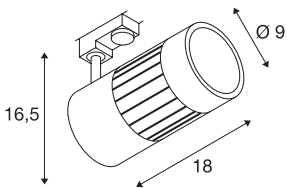

## STRUCTEC

zooming lens spot for 3-circuit high-voltage track,  
LED, 3000K, silver-grey, 20-60°, incl. 3-circuit adapter

The STRUCTEC is available in several colour versions and beam angles with a suitable adapter for the 3-circuit 240V track system. It has a high-performance COB LED module fitted, which, thanks to a CRI of >90, is especially suitable for excellent colour reproduction. The zooming lens for being able to adjust the beam angle between 25° and 60° is a special feature. The spot is therefore a modern light solution for a wide range of lighting concepts.

## TECHNICAL DATA

Item no.:	1000658
Primary nominal voltage	220-240V ~50/60Hz mA/V
Vertical tilting range	90 °
Horizontal rotation range	350 °
Length	18.0 cm
Height	16.5 cm
Diameter	9.0 cm
Net weight	1.287 kg
Gross weight	1.532 kg
IP Code	IP 20
Safety class	I
Assembly	Surface
Assembly details	Ceiling, Track Ceiling
Wattage	35 W
Lumen	3000 lm
Colour temperature	3000 Kelvin
Beam angle	25 °
Color	grey
CRI	>90
Binning	3
LXXBXX data	70/50
Service life	30000 h