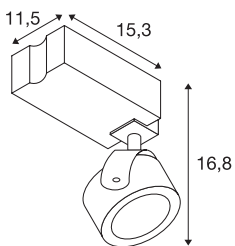

## KALU

spot for 1-circuit high-voltage track, LED, 3000K, white/black, 24°, incl. 1-circuit adapter

Adjustable spot KALU with suitable adapter for the 240V 1-circuit track system. Conceived as an extension to the popular KALU series, this track spot takes on the shape of the product family. High light output and low electricity consumption are guaranteed by the dimmable premium module. In order to meet more lighting requirements, versions with a 3-circuit system adapter are alternatively available. This luminaire contains built-in LED lamps.

## TECHNICAL DATA

Item no.:	1000766
Lamps included	0
Primary nominal voltage	220-240V ~50/60Hz mA/V
Secondary power / secondary voltage	350 mA/V
Vertical tilting range	120 °
Horizontal rotation range	340 °
Length	15.3 cm
Width	11.5 cm
Height	16.8 cm
Net weight	0.622 kg
Gross weight	0.811 kg
IP Code	IP 20
Safety class	I
Assembly	Surface
Assembly details	Track Ceiling, Track Wall
Dimming technology	trailing edge
Wattage	17 W
Lumen	1000 lm
Colour temperature	3000 Kelvin
Beam angle	24 °
Color	white
CRI	>80