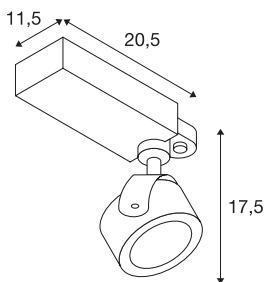

KALU

spot for 3-circuit high-voltage track, LED, 3000K, black, 60°, incl. 3-circuit adapter

Adjustable KALU spot with suitable adapter for the 240V 3-circuit track system. Conceived as an extension to the popular KALU series, this track spot takes on the shape of the product family. High light output and low electricity consumption are guaranteed by the dimmable premium module. In order to meet more lighting requirements, versions with a 3-circuit system adapter are alternatively available. This luminaire contains built-in LED lamps.

TECHNICAL DATA

Item no.:	1000769
Lamps included	0
Primary nominal voltage	220-240V ~50/60Hz mA/V
Secondary power / secondary voltage	350 mA/V
Vertical tilting range	120 °
Horizontal rotation range	340 °
Length	20.5 cm
Width	11.5 cm
Height	17.5 cm
Net weight	0.674 kg
Gross weight	0.843 kg
IP Code	IP 20
Safety class	I
Assembly	Surface
Assembly details	Track Ceiling, Track Wall
Dimming technology	trailing edge
Wattage	17 W
Lumen	1000 lm
Colour temperature	3000 Kelvin
Beam angle	60 °
Color	black
CRI	>80