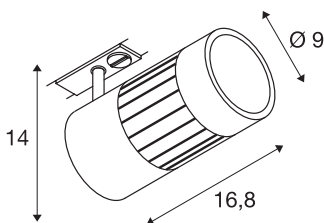

STRUCTEC LED 24W

round, black, 3000K, 36°, incl. 1-circuit adapter

The STRUCTEC Rich Color Spot is available in several colour versions with a suitable adapter for the 240V 1-circuit track system it has a high-performance COB LED module fitted which, thanks to a CRI of >90, is especially suitable for excellent colour reproduction.

TECHNICAL DATA

Item no.:	1000974
Primary nominal voltage	230V ~50/60Hz mA/V
Vertical tilting range	85 °
Horizontal rotation range	350 °
Length	16.8 cm
Height	14.0 cm
Diameter	9.0 cm
Net weight	1.079 kg
Gross weight	1.286 kg
IP Code	IP 20
Safety class	I
Assembly	Surface
Assembly details	Ceiling, Track Ceiling, Track Wall
Wattage	28 W
Lumen	2700 lm
Colour temperature	3000 Kelvin
Beam angle	36 °
Color	black
CRI	>90
Binning	3
LXXBXX data	70/50
Service life	30000 h