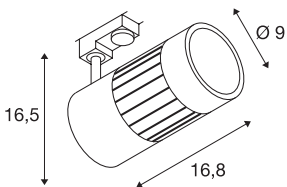

## STRUCTEC

spot for 3-circuit high-voltage track, 24W, LED, 3000K, 36°, black, incl. 3-circuit adapter

The STRUCTEC Rich Color Spot, which is available with different colours and beam angles, and with a suitable adapter for the 240V 3-circuit track system, is equipped with a high-performance COB LED module which is especially suitable for excellent colour reproduction thanks to having a CRI of >90.

## TECHNICAL DATA

Item no.:	1000980
Primary nominal voltage	220-240V ~50/60Hz mA/V
Vertical tilting range	85 °
Horizontal rotation range	350 °
Length	16.8 cm
Height	16.5 cm
Diameter	9.0 cm
Net weight	1.097 kg
Gross weight	1.349 kg
IP Code	IP 20
Safety class	I
Assembly	Surface
Assembly details	Ceiling, Track Ceiling, Track Wall
Wattage	28 W
Lumen	2700 lm
Colour temperature	3000 Kelvin
Beam angle	36 °
Color	black
CRI	>90
Binning	3
LXXBXX data	70/50
Service life	30000 h