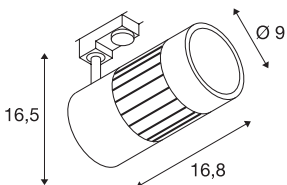

STRUCTEC

spot for 3-circuit high-voltage track, 24W, LED, 3000K, 36°, white, incl. 3-circuit adapter

The STRUCTEC Rich Color Spot, which is available with different colours and beam angles, and with a suitable adapter for the 240V 3-circuit track system, is equipped with a high-performance COB LED module which is especially suitable for excellent colour reproduction thanks to having a CRI of >90.

TECHNICAL DATA

Item no.:	1000981
Primary nominal voltage	220-240V ~50/60Hz mA/V
Vertical tilting range	85 °
Horizontal rotation range	350 °
Length	16.8 cm
Height	16.5 cm
Diameter	9.0 cm
Net weight	1.117 kg
Gross weight	1.369 kg
IP Code	IP 20
Safety class	I
Assembly	Surface
Assembly details	Ceiling, Track Ceiling, Track Wall
Wattage	28 W
Lumen	2700 lm
Colour temperature	3000 Kelvin
Beam angle	36 °
Color	white
CRI	>90
Binning	3
LXXBXX data	70/50
Service life	30000 h