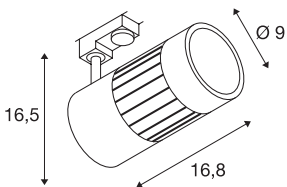

STRUCTEC

spot for 3-circuit high-voltage track, 24W, LED, 3000K, 60°, black, incl. 3-circuit adapter

The STRUCTEC Rich Color Spot, which is available with different colours and beam angles, and with a suitable adapter for the 240V 3-circuit track system, is equipped with a high-performance COB LED module which is especially suitable for excellent colour reproduction thanks to having a CRI of >90.

TECHNICAL DATA

Item no.:	1000983
Primary nominal voltage	220-240V ~50/60Hz mA/V
Vertical tilting range	85 °
Horizontal rotation range	350 °
Length	16.8 cm
Height	16.5 cm
Diameter	9.0 cm
Net weight	1.124 kg
Gross weight	1.362 kg
IP Code	IP 20
Safety class	I
Assembly	Surface
Assembly details	Ceiling, Track Ceiling, Track Wall
Wattage	28 W
Lumen	2650 lm
Colour temperature	3000 Kelvin
Beam angle	60 °
Color	black
CRI	>90
Binning	3
LXXBXX data	70/50
Service life	30000 h