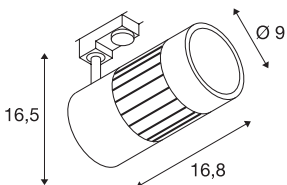

## STRUCTEC

spot for 3-circuit high-voltage track, 24W, LED, 3000K, 60°, white, incl. 3-circuit adapter

The STRUCTEC Rich Color Spot, which is available with different colours and beam angles, and with a suitable adapter for the 240V 3-circuit track system, is equipped with a high-performance COB LED module which is especially suitable for excellent colour reproduction thanks to having a CRI of >90.

## TECHNICAL DATA

Item no.:	1000984
Primary nominal voltage	220-240V ~50/60Hz mA/V
Vertical tilting range	85 °
Horizontal rotation range	350 °
Length	16.8 cm
Height	16.5 cm
Diameter	9.0 cm
Net weight	1.117 kg
Gross weight	1.345 kg
IP Code	IP 20
Safety class	I
Assembly	Surface
Assembly details	Ceiling, Track Ceiling, Track Wall
Wattage	28 W
Lumen	2650 lm
Colour temperature	3000 Kelvin
Beam angle	60 °
Color	white
CRI	>90
Binning	3
LXXBXX data	70/50
Service life	30000 h