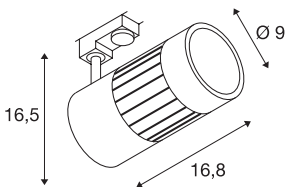

STRUCTEC

spot for 3-circuit high-voltage track, 24W, LED, 3000K, 60°, silver-grey, incl. 3-circuit adapter

The STRUCTEC Rich Color Spot, which is available with different colours and beam angles, and with a suitable adapter for the 240V 3-circuit track system, is equipped with a high-performance COB LED module which is especially suitable for excellent colour reproduction thanks to having a CRI of >90.

TECHNICAL DATA

Item no.:	1000985
Primary nominal voltage	220-240V ~50/60Hz mA/V
Vertical tilting range	85 °
Horizontal rotation range	350 °
Length	16.8 cm
Height	16.5 cm
Diameter	9.0 cm
Net weight	1.115 kg
Gross weight	1.34 kg
IP Code	IP 20
Safety class	I
Assembly	Surface
Assembly details	Ceiling, Track Ceiling, Track Wall
Wattage	28 W
Lumen	2650 lm
Colour temperature	3000 Kelvin
Beam angle	60 °
Color	grey
CRI	>90
Binning	3
LXXBXX data	70/50
Service life	30000 h