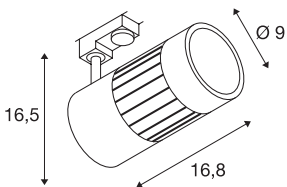

STRUCTEC

spot for 3-circuit high-voltage track, 24W, LED, 4000K, 36°, white, incl. 3-circuit adapter

The STRUCTEC Rich Color Spot, which is available with different colours and beam angles, and with a suitable adapter for the 240V 3-circuit track system, is equipped with a high-performance COB LED module which is especially suitable for excellent colour reproduction thanks to having a CRI of >90.

TECHNICAL DATA

Item no.:	1000987
Primary nominal voltage	220-240V ~50/60Hz mA/V
Vertical tilting range	85 °
Horizontal rotation range	350 °
Length	16.8 cm
Height	16.5 cm
Diameter	9.0 cm
Net weight	1.112 kg
Gross weight	1.349 kg
IP Code	IP 20
Safety class	I
Assembly	Surface
Assembly details	Ceiling, Track Ceiling, Track Wall
Wattage	28 W
Lumen	2800 lm
Colour temperature	4000 Kelvin
Beam angle	36 °
Color	white
CRI	>90
Binning	3
LXXBXX data	70/50
Service life	30000 h