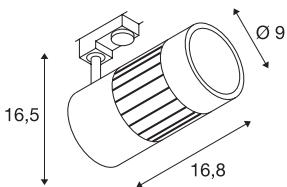

## STRUCTEC

spot for 3-circuit high-voltage track, 24W, LED, 4000K, 36°, silver-grey, incl. 3-circuit adapter

The STRUCTEC Rich Color Spot, which is available with different colours and beam angles, and with a suitable adapter for the 240V 3-circuit track system, is equipped with a high-performance COB LED module which is especially suitable for excellent colour reproduction thanks to having a CRI of >90.

## TECHNICAL DATA

Item no.:	1000988
Primary nominal voltage	220-240V ~50/60Hz mA/V
Vertical tilting range	85 °
Horizontal rotation range	350 °
Length	16.8 cm
Height	16.5 cm
Diameter	9.0 cm
Net weight	1.109 kg
Gross weight	1.342 kg
IP Code	IP 20
Safety class	I
Assembly	Surface
Assembly details	Ceiling, Track Ceiling, Track Wall
Wattage	28 W
Lumen	2800 lm
Colour temperature	4000 Kelvin
Beam angle	36 °
Color	grey
CRI	>90
Binning	3
LXXBXX data	70/50
Service life	30000 h