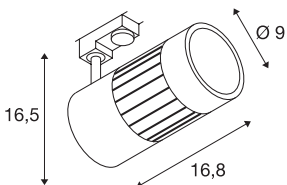

STRUCTEC

spot for 3-circuit high-voltage track, 24W, LED, 4000K, 60°, black, incl. 3-circuit adapter

The STRUCTEC Rich Color Spot, which is available with different colours and beam angles, and with a suitable adapter for the 240V 3-circuit track system, is equipped with a high-performance COB LED module which is especially suitable for excellent colour reproduction thanks to having a CRI of >90.

TECHNICAL DATA

Item no.:	1000989
Primary nominal voltage	220-240V ~50/60Hz mA/V
Vertical tilting range	85 °
Horizontal rotation range	350 °
Length	16.8 cm
Height	16.5 cm
Diameter	9.0 cm
Net weight	1.112 kg
Gross weight	1.347 kg
IP Code	IP 20
Safety class	I
Assembly	Surface
Assembly details	Ceiling, Track Ceiling, Track Wall
Wattage	28 W
Lumen	2750 lm
Colour temperature	4000 Kelvin
Beam angle	60 °
Color	black
CRI	>90
Binning	3
LXXBXX data	70/50
Service life	30000 h