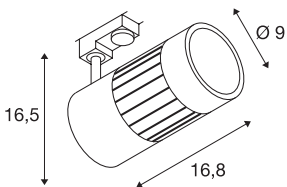

STRUCTEC

spot for 3-circuit high-voltage track, 24W, LED, 4000K, 60°, white, incl. 3-circuit adapter

The STRUCTEC Rich Color Spot, which is available with different colours and beam angles, and with a suitable adapter for the 240V 3-circuit track system, is equipped with a high-performance COB LED module which is especially suitable for excellent colour reproduction thanks to having a CRI of >90.

TECHNICAL DATA

Item no.:	1000990
Primary nominal voltage	220-240V ~50/60Hz mA/V
Vertical tilting range	85 °
Horizontal rotation range	350 °
Length	16.8 cm
Height	16.5 cm
Diameter	9.0 cm
Net weight	1.131 kg
Gross weight	1.368 kg
IP Code	IP 20
Safety class	I
Assembly	Surface
Assembly details	Ceiling, Track Ceiling, Track Wall
Wattage	28 W
Lumen	2750 lm
Colour temperature	4000 Kelvin
Beam angle	60 °
Color	white
CRI	>90
Binning	3
LXXBXX data	70/50
Service life	30000 h