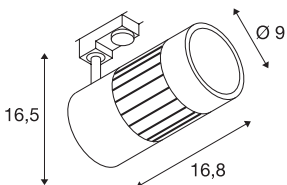

## STRUCTEC

spot for 3-circuit high-voltage track, 24W, LED,4000K, 60°, silver-grey, incl. 3-circuit adapter

The STRUCTEC Rich Color Spot, which is available with different colours and beam angles, and with a suitable adapter for the 240V 3-circuit track system, is equipped with a high-performance COB LED module which is especially suitable for excellent colour reproduction thanks to having a CRI of >90.

## TECHNICAL DATA

Item no.:	1000991
Primary nominal voltage	220-240V ~50/60Hz mA/V
Vertical tilting range	85 °
Horizontal rotation range	350 °
Length	16.8 cm
Height	16.5 cm
Diameter	9.0 cm
Net weight	1.127 kg
Gross weight	1.367 kg
IP Code	IP 20
Safety class	I
Assembly	Surface
Assembly details	Ceiling,Track Ceiling,Track Wall
Wattage	28 W
Lumen	2750 lm
Colour temperature	4000 Kelvin
Beam angle	60 °
Color	grey
CRI	>90
Binning	3
LXXBXX data	70/50
Service life	30000 h