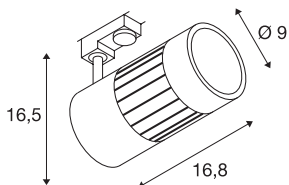

STRUCTEC

spot for 3-circuit high-voltage track, 30W, LED,3000K, 36°, black, incl. 3-circuit adapter

The STRUCTEC Rich Color Spot, which is available with different colours and beam angles, and with a suitable adapter for the 240V 3-circuit track system, is equipped with a high-performance COB LED module which is especially suitable for excellent colour reproduction thanks to having a CRI of >90.

TECHNICAL DATA

Item no.:	1000992
Primary nominal voltage	220-240V ~50/60Hz mA/V
Vertical tilting range	85 °
Horizontal rotation range	350 °
Length	16.8 cm
Height	16.5 cm
Diameter	9.0 cm
Net weight	1.125 kg
Gross weight	1.38 kg
IP Code	IP 20
Safety class	I
Assembly	Surface
Assembly details	Ceiling,Track Ceiling,Track Wall
Wattage	35 W
Lumen	3200 lm
Colour temperature	3000 Kelvin
Beam angle	36 °
Color	black
CRI	>90
Binning	3
LXXBXX data	70/50
Service life	30000 h