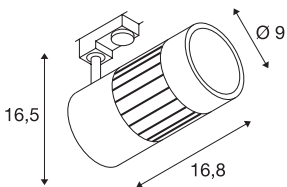

## STRUCTEC

spot for 3-circuit high-voltage track, 30W, LED, 3000K, 36°, white, incl. 3-circuit adapter

The STRUCTEC Rich Color Spot, which is available with different colours and beam angles, and with a suitable adapter for the 240V 3-circuit track system, is equipped with a high-performance COB LED module which is especially suitable for excellent colour reproduction thanks to having a CRI of >90.

## TECHNICAL DATA

Item no.:	1000993
Primary nominal voltage	220-240V ~50/60Hz mA/V
Vertical tilting range	85 °
Horizontal rotation range	350 °
Length	16.8 cm
Height	16.5 cm
Diameter	9.0 cm
Net weight	1.13 kg
Gross weight	1.372 kg
IP Code	IP 20
Safety class	I
Assembly	Surface
Assembly details	Ceiling, Track Ceiling, Track Wall
Wattage	35 W
Lumen	3200 lm
Colour temperature	3000 Kelvin
Beam angle	36 °
Color	white
CRI	>90
Binning	3
LXXBXX data	70/50
Service life	30000 h