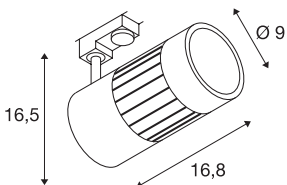

STRUCTEC

spot for 3-circuit high-voltage track, 30W, LED, 3000K, 36°, silver-grey, incl. 3-circuit adapter

The STRUCTEC Rich Color Spot, which is available with different colours and beam angles, and with a suitable adapter for the 240V 3-circuit track system, is equipped with a high-performance COB LED module which is especially suitable for excellent colour reproduction thanks to having a CRI of >90.

TECHNICAL DATA

Item no.:	1000994
Primary nominal voltage	220-240V ~50/60Hz mA/V
Vertical tilting range	85 °
Horizontal rotation range	350 °
Length	16.8 cm
Height	16.5 cm
Diameter	9.0 cm
Net weight	1.129 kg
Gross weight	1.34 kg
IP Code	IP 20
Safety class	I
Assembly	Surface
Assembly details	Ceiling, Track Ceiling, Track Wall
Wattage	35 W
Lumen	3200 lm
Colour temperature	3000 Kelvin
Beam angle	36 °
Color	grey
CRI	>90
Binning	3
LXXBXX data	70/50
Service life	30000 h