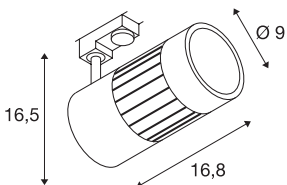

STRUCTEC

spot for 3-circuit high-voltage track, 30W, LED, 3000K, 60°, white, incl. 3-circuit adapter

The STRUCTEC Rich Color Spot, which is available with different colours and beam angles, and with a suitable adapter for the 240V 3-circuit track system, is equipped with a high-performance COB LED module which is especially suitable for excellent colour reproduction thanks to having a CRI of >90.

TECHNICAL DATA

Item no.:	1000996
Primary nominal voltage	220-240V ~50/60Hz mA/V
Vertical tilting range	85 °
Horizontal rotation range	350 °
Length	16.8 cm
Height	16.5 cm
Diameter	9.0 cm
Net weight	1.115 kg
Gross weight	1.369 kg
IP Code	IP 20
Safety class	I
Assembly	Surface
Assembly details	Ceiling, Track Ceiling, Track Wall
Wattage	35 W
Lumen	3150 lm
Colour temperature	3000 Kelvin
Beam angle	60 °
Color	white
CRI	>90
Binning	3
LXXBXX data	70/50
Service life	30000 h