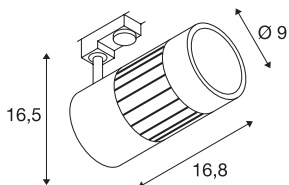

STRUCTEC

spot for 3-circuit high-voltage track, 30W, LED, 3000K, 60°, silver-grey, incl. 3-circuit adapter

The STRUCTEC Rich Color Spot, which is available with different colours and beam angles, and with a suitable adapter for the 240V 3-circuit track system, is equipped with a high-performance COB LED module which is especially suitable for excellent colour reproduction thanks to having a CRI of >90.

TECHNICAL DATA

Item no.:	1000997
Primary nominal voltage	220-240V ~50/60Hz mA/V
Vertical tilting range	85 °
Horizontal rotation range	350 °
Length	16.8 cm
Height	16.5 cm
Diameter	9.0 cm
Net weight	1.117 kg
Gross weight	1.341 kg
IP Code	IP 20
Safety class	I
Assembly	Surface
Assembly details	Track Ceiling, Track Wall
Wattage	35 W
Lumen	3150 lm
Colour temperature	3000 Kelvin
Beam angle	60 °
Color	grey
CRI	>90
Binning	3
LXXBXX data	70/50
Service life	30000 h