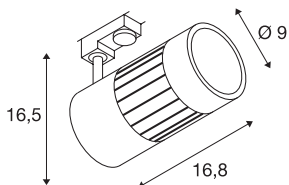

## STRUCTEC

spot for 3-circuit high-voltage track, 30W, LED, 4000K, 36°, black, incl. 3-circuit adapter

The STRUCTEC Rich Color Spot, which is available with different colours and beam angles, and with a suitable adapter for the 240V 3-circuit track system, is equipped with a high-performance COB LED module which is especially suitable for excellent colour reproduction thanks to having a CRI of >90.

## TECHNICAL DATA

Item no.:	1000998
Primary nominal voltage	220-240V ~50/60Hz mA/V
Vertical tilting range	85 °
Horizontal rotation range	350 °
Length	16.8 cm
Height	16.5 cm
Diameter	9.0 cm
Net weight	1.146 kg
Gross weight	1.399 kg
IP Code	IP 20
Safety class	I
Assembly	Surface
Assembly details	Ceiling, Track Ceiling, Track Wall
Wattage	35 W
Lumen	3450 lm
Colour temperature	4000 Kelvin
Beam angle	36 °
Color	black
CRI	>90
Binning	3
LXXBXX data	70/50
Service life	30000 h