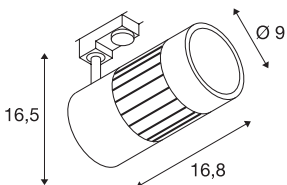

STRUCTEC

spot for 3-circuit high-voltage track, 30W, LED, 4000K, 36°, white, incl. 3-circuit adapter

The STRUCTEC Rich Color Spot, which is available with different colours and beam angles, and with a suitable adapter for the 240V 3-circuit track system, is equipped with a high-performance COB LED module which is especially suitable for excellent colour reproduction thanks to having a CRI of >90.

TECHNICAL DATA

Item no.:	1000999
Primary nominal voltage	220-240V ~50/60Hz mA/V
Vertical tilting range	85 °
Horizontal rotation range	350 °
Length	16.8 cm
Height	16.5 cm
Diameter	9.0 cm
Net weight	1.133 kg
Gross weight	1.376 kg
IP Code	IP 20
Safety class	I
Assembly	Surface
Assembly details	Ceiling, Track Ceiling, Track Wall
Wattage	35 W
Lumen	3450 lm
Colour temperature	4000 Kelvin
Beam angle	36 °
Color	white
CRI	>90
Binning	3
LXXBXX data	70/50
Service life	30000 h