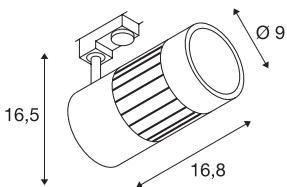

## STRUCTEC

spot for 3-circuit high-voltage track, 30W, LED, 4000K, 36°, silver-grey, incl. 3-circuit adapter

The STRUCTEC Rich Color Spot, which is available with different colours and beam angles, and with a suitable adapter for the 240V 3-circuit track system, is equipped with a high-performance COB LED module which is especially suitable for excellent colour reproduction thanks to having a CRI of >90.

## TECHNICAL DATA

Item no.:	1001000
Primary nominal voltage	220-240V ~50/60Hz mA/V
Vertical tilting range	85 °
Horizontal rotation range	350 °
Length	16.8 cm
Height	16.5 cm
Diameter	9.0 cm
Net weight	1.126 kg
Gross weight	1.385 kg
IP Code	IP 20
Safety class	I
Assembly	Surface
Assembly details	Ceiling, Track Ceiling, Track Wall
Wattage	35 W
Lumen	3450 lm
Colour temperature	4000 Kelvin
Beam angle	36 °
Color	grey
CRI	>90
Binning	3
LXXBXX data	70/50
Service life	30000 h