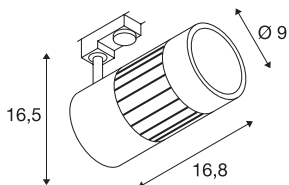

STRUCTEC

spot for 3-circuit high-voltage track, 30W, LED, 4000K, 60°, white, incl. 3-circuit adapter

The STRUCTEC Rich Color Spot, which is available with different colours and beam angles, and with a suitable adapter for the 240V 3-circuit track system, is equipped with a high-performance COB LED module which is especially suitable for excellent colour reproduction thanks to having a CRI of >90.

TECHNICAL DATA

Item no.:	1001002
Primary nominal voltage	220-240V ~50/60Hz mA/V
Vertical tilting range	85 °
Horizontal rotation range	350 °
Length	16.8 cm
Height	16.5 cm
Diameter	9.0 cm
Net weight	1.11 kg
Gross weight	1.343 kg
IP Code	IP 20
Safety class	I
Assembly	Surface
Assembly details	Ceiling, Track Ceiling, Track Wall
Wattage	35 W
Lumen	3400 lm
Colour temperature	4000 Kelvin
Beam angle	60 °
Color	white
CRI	>90
Binning	3
LXXBXX data	70/50
Service life	30000 h