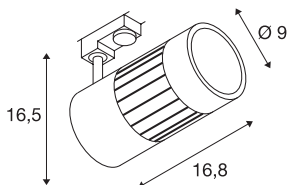

STRUCTEC

spot for 3-circuit high-voltage track, 30W, LED, 4000K, 60°, silver-grey, incl. 3-circuit adapter

The STRUCTEC Rich Color Spot, which is available with different colours and beam angles, and with a suitable adapter for the 240V 3-circuit track system, is equipped with a high-performance COB LED module which is especially suitable for excellent colour reproduction thanks to having a CRI of >90.

TECHNICAL DATA

Item no.:	1001003
Primary nominal voltage	220-240V ~50/60Hz mA/V
Vertical tilting range	85 °
Horizontal rotation range	350 °
Length	16.8 cm
Height	16.5 cm
Diameter	9.0 cm
Net weight	1.125 kg
Gross weight	1.36 kg
IP Code	IP 20
Safety class	I
Assembly	Surface
Assembly details	Ceiling, Track Ceiling, Track Wall
Wattage	35 W
Lumen	3400 lm
Colour temperature	4000 Kelvin
Beam angle	60 °
Color	grey
CRI	>90
Binning	3
LXXBXX data	70/50
Service life	30000 h