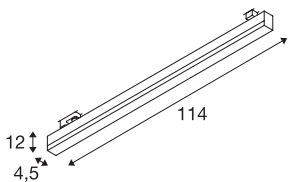

SIGHT

for 240V 3-circuit tracks, LED, 3000K, white, incl. 3-circuit adapter

The SIGHT LED is a professional luminaire for track mounting thanks to the installed 3-circuit high-voltage track adapter. There is a Premium LED within the frame which provides the required background lighting. Thanks to the in-built LED driver, the SIGHT 54 is suitable for direct connection to the high-voltage track and comes in several colour versions.

TECHNICAL DATA

Item no.:	1001290
Lamps included	0
Number of different light outlets	1
Primary nominal voltage	220-240V ~50/60Hz mA/V
Secondary power / secondary voltage	700 mA/V
Length	114.0 cm
Width	4.5 cm
Height	12.0 cm
Net weight	2.051 kg
Gross weight	2.606 kg
IP Code	IP 20
Safety class	I
Assembly	Surface
Assembly details	Track Ceiling
Wattage	37 W
Lumen	3100 lm
Colour temperature	3000 Kelvin
Beam angle	120 °
Color	white
CRI	>80
UGR ≤	28
Binning	4