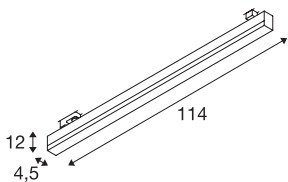

SIGHT

for 240V 3-circuit tracks, LED, 3000K, silver-grey, incl. 3-circuit adapter

The SIGHT LED is a professional luminaire for track mounting thanks to the installed 3-circuit high-voltage track adapter. There is a Premium LED within the frame which provides the required background lighting. Thanks to the in-built LED driver, the SIGHT 54 is suitable for direct connection to the high-voltage track and comes in several colour versions.

TECHNICAL DATA

Item no.:	1001292
Lamps included	0
Number of different light outlets	1
Primary nominal voltage	220-240V ~50/60Hz mA/V
Secondary power / secondary voltage	700 mA/V
Length	114.0 cm
Width	4.5 cm
Height	12.0 cm
Net weight	2.092 kg
Gross weight	2.566 kg
IP Code	IP 20
Safety class	I
Assembly	Surface
Assembly details	Track Ceiling
Wattage	37 W
Lumen	3100 lm
Colour temperature	3000 Kelvin
Beam angle	120 °
Color	grey
CRI	>80
UGR ≤	28
Binning	4