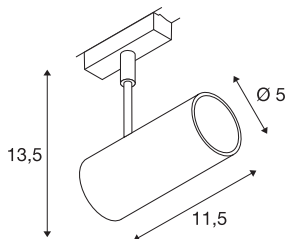

REVILO

spot for SLV D-TRACK 2-circuit high-voltage track, LED, 3000K, black, 36°, incl. 2-circuit adapter

The REVILO LED, which is available in two different colours with a suitable adapter for the 2-circuit high-voltage track system, is equipped with a 7.25W Premium LED. The spotlight can be used for many different applications because of the replaceable reflector.

TECHNICAL DATA

Item no.:	1001354
Lamps included	0
Number of different light outlets	1
Primary nominal voltage	220-240V ~50/60Hz mA/V
Vertical tilting range	180 °
Horizontal rotation range	350 °
Length	11.5 cm
Height	13.5 cm
Diameter	5.0 cm
Net weight	0.277 kg
Gross weight	0.342 kg
IP Code	IP 20
Safety class	I
Assembly	Surface
Assembly details	Track Ceiling, Track Wall
Wattage	9.5 W
Lumen	670 lm
Colour temperature	3000 Kelvin
Beam angle	36 °
Color	black
CRI	>80
Binning	3