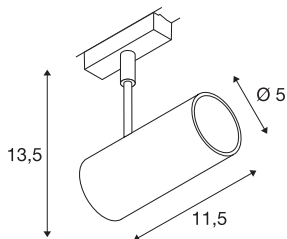

REVILO

spotlight for SLV D-TRACK 2-circuit high-voltage track, LED, 3000K, white, 36°, incl. 2-circuit adapter

The REVILO LED, which is available in two different colours with a suitable adapter for the 2-circuit high-voltage track system, is equipped with a 7.25W Premium LED. The spotlight can be used for many different applications because of the replaceable reflector.

TECHNICAL DATA

| | |
|-----------------------------------|---------------------------|
| Item no.: | 1001355 |
| Lamps included | 0 |
| Number of different light outlets | 1 |
| Primary nominal voltage | 220-240V ~50/60Hz mA/V |
| Vertical tilting range | 180 ° |
| Horizontal rotation range | 350 ° |
| Length | 11.5 cm |
| Height | 13.5 cm |
| Diameter | 5.0 cm |
| Net weight | 0.276 kg |
| Gross weight | 0.337 kg |
| IP Code | IP 20 |
| Safety class | I |
| Assembly | Surface |
| Assembly details | Track Ceiling, Track Wall |
| Wattage | 9.5 W |
| Lumen | 670 lm |
| Colour temperature | 3000 Kelvin |
| Beam angle | 36 ° |
| Color | white |
| CRI | >80 |
| Binning | 3 |