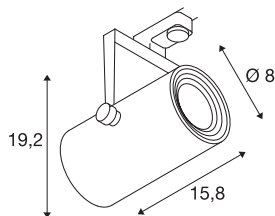

## EURO SPOT LED

small, 9W COB LED, white, 36°, 3000K, incl. 3-circuit adapter

Adjustable 240V LED spot EURO SPOT in compact form, with suitable adapter for the 3-phase 240V 3-phase track system. The cylindrical lamp head comes factory equipped with a built-in, dimmable COB LED module. Available in several colours, the spot impresses with its simple, time-less appearance.

## TECHNICAL DATA

Item no.:	1001368
Lamps included	0
Primary nominal voltage	220-240V ~50/60Hz mA/V
Vertical tilting range	90 °
Horizontal rotation range	350 °
Length	15.8 cm
Height	19.2 cm
Diameter	8.0 cm
Net weight	0.701 kg
Gross weight	0.897 kg
IP Code	IP 20
Safety class	I
Assembly	Surface
Assembly details	Track Ceiling, Track Wall
Wattage	11 W
Lumen	650 lm
Colour temperature	3000 Kelvin
Beam angle	36 °
Color	white
CRI	>80
Binning	3
LXXBXX data	70/50