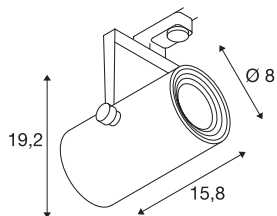

EURO SPOT LED

small, 9W COB LED, silver-grey, 36°, 3000K, incl. 3-circuit adapter

The rotating and swivelling EURO SPOT high-voltage LED spotlight with a compact design is equipped with a suitable adapter for the 3-circuit high voltage track system. A COB LED module is installed inside the cylindrical lamp head. The spotlight, which is available in several colours, impresses with its simple, timeless appearance.

TECHNICAL DATA

Item no.:	1001369
Lamps included	0
Primary nominal voltage	220-240V ~50/60Hz mA/V
Vertical tilting range	90 °
Horizontal rotation range	350 °
Length	15.8 cm
Height	19.2 cm
Diameter	8.0 cm
Net weight	0.678 kg
Gross weight	0.867 kg
IP Code	IP 20
Safety class	I
Assembly	Surface
Assembly details	Track Ceiling, Track Wall
Wattage	11 W
Lumen	650 lm
Colour temperature	3000 Kelvin
Beam angle	36 °
Color	grey
CRI	>80
Binning	3
LXXBXX data	70/50