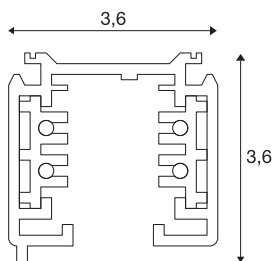

S-TRACK 3-circuit surface-mounted track

240V track, traffic white, 1 m

Aluminium bearing track of the 240V 3-circuit surface-mounted track system. Installation can take place through the existing holes in the profile directly onto the wall or the ceiling. The surface-mounted version of this system is available in several colours and lengths. Alternatively, there is a recessed version available too. Please note that the white colour will be changing from RAL 9010 to RAL 9016 (traffic white) on 1st October 2018. More information can be found under Product Information in the "Service" / Downloads area.

TECHNICAL DATA

Item no.:	1001375
Nominal voltage	220-250V ~50Hz V
Length	99.5 cm
Width	3.6 cm
Height	3.6 cm
Net weight	0.898 kg
Gross weight	1.144 kg
IP Code	IP 20
Safety class	I
Assembly	Surface
Assembly details	Ceiling, Wall
Color	white

Accessories

1002845	Steel wire suspension for EUTRAC®, S-TRACK and 1 phase tracks, 5m, set of two
---------	---

Notes
