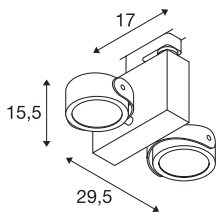

TECHNICAL DATA

Item no.:	1001419
Primary nominal voltage	220-240V ~50/60Hz mA/V
Secondary power / secondary voltage	700 mA/V
Vertical tilting range	120 °
Horizontal rotation range	360 °
Length	29.5 cm
Width	17.0 cm
Height	15.5 cm
Net weight	1.671 kg
Gross weight	2.136 kg
IP Code	IP 20
Safety class	I
Assembly	Surface
Assembly details	Track Ceiling
Dimming technology	trailing edge
Wattage	31 W
Lumen	1900 lm
Colour temperature	3000 Kelvin
Beam angle	60 °
Color	black
CRI	>80
Binning	6