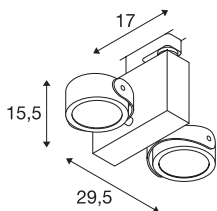

TEC KALU double white/-black 60° 3000K

incl. 3-circuit adapter

The futuristic 240V TEC KALU with an appropriate adapter for the 3-circuit 240V track system has individually rotating and swivelling lamp heads with warm-white and dimmable premium LEDs. The built-in LED driver is located within the main structure. TEC KALU is supplied ready for direct connection to the 230V mains voltage supply.

TECHNICAL DATA

Item no.:	1001420
Primary nominal voltage	220-240V ~50/60Hz mA/V
Secondary power / secondary voltage	700 mA/V
Vertical tilting range	120 °
Horizontal rotation range	360 °
Length	29.5 cm
Width	17.0 cm
Height	15.5 cm
Net weight	1.676 kg
Gross weight	2.14 kg
IP Code	IP 20
Safety class	I
Assembly	Surface
Assembly details	Track Ceiling
Dimming technology	trailing edge
Wattage	31 W
Lumen	1900 lm
Colour temperature	3000 Kelvin
Beam angle	60 °
Color	white
CRI	>80
Binning	6