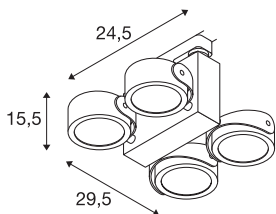

## TEC KALU double

black, 24°, 3000K, incl. 3-circuit adapter

The futuristic 240V TEC KALU with an appropriate adapter for the 3-circuit 240V track system has individually rotating and swivelling lamp heads with warm-white and dimmable premium LEDs. The built-in LED driver is located within the main structure. TEC KALU is supplied ready for direct connection to the 230V mains voltage supply.

## TECHNICAL DATA

Item no.:	1001427
Primary nominal voltage	220-240V ~50/60Hz mA/V
Secondary power / secondary voltage	700 mA/V
Vertical tilting range	120 °
Horizontal rotation range	360 °
Length	29.5 cm
Width	17.0 cm
Height	15.5 cm
Net weight	1.67 kg
Gross weight	2.133 kg
IP Code	IP 20
Safety class	I
Assembly	Surface
Assembly details	Track Ceiling
Dimming technology	trailing edge
Wattage	31 W
Lumen	1900 lm
Colour temperature	3000 Kelvin
Beam angle	24 °
Color	black
CRI	>80
Binning	6