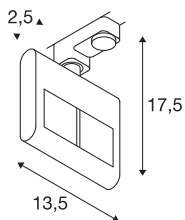

TECHNICAL DATA

Item no.:	1001466
Primary nominal voltage	220-240V ~50/60Hz mA/V
Secondary power / secondary voltage	160 mA/V
Vertical tilting range	180 °
Horizontal rotation range	340 °
Length	13.5 cm
Width	2.5 cm
Height	17.5 cm
Net weight	0.485 kg
Gross weight	0.565 kg
IP Code	IP 20
Safety class	I
Assembly	Surface
Assembly details	Track Ceiling, Track Wall
Wattage	23 W
Lumen	2500 lm
Colour temperature	3000 Kelvin
Beam angle	120 °
Color	white
CRI	>80
Binning	6
LXXBXX data	70/50