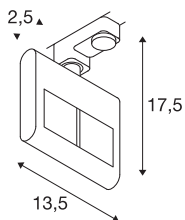

TECHNICAL DATA

Item no.:	1001467
Primary nominal voltage	220-240V ~50/60Hz mA/V
Secondary power / secondary voltage	160 mA/V
Vertical tilting range	180 °
Horizontal rotation range	340 °
Length	13.5 cm
Width	2.5 cm
Height	17.5 cm
Net weight	0.482 kg
Gross weight	0.562 kg
IP Code	IP 20
Safety class	I
Assembly	Surface
Assembly details	Track Ceiling, Track Wall
Wattage	23 W
Lumen	2450 lm
Colour temperature	3000 Kelvin
Beam angle	120 °
Color	black
CRI	>80
Binning	6
LXXBXX data	70/50