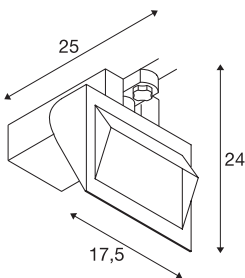

MERADO FLOOD

white 3000K, 40°, incl. 3-circuit adapter

The MERADO FLOOD is a classic wall floodlight, combined with modern LED technology. The electrical connection of the luminaire, which is made from aluminium and glass, is made directly to the 230V mains power supply, via to the built-in driver. The MERADO FLOOD is available with a black or white housing, and in warm white or pure white versions. As well as the version for wall mounting, versions with 3-circuit track system adapters are also available. This luminaire contains built-in LED lamps.

TECHNICAL DATA

Item no.:	1001470
Primary nominal voltage	220-240V ~50/60Hz mA/V
Secondary power / secondary voltage	1000 mA/V
Vertical tilting range	90 °
Horizontal rotation range	360 °
Length	17.5 cm
Width	15.0 cm
Height	22.6 cm
Net weight	1.132 kg
Gross weight	1.575 kg
IP Code	IP 20
Safety class	I
Assembly	Surface
Assembly details	Track Ceiling
Dimming technology	Leading edge
Wattage	40 W
Lumen	3000 lm
Colour temperature	3000 Kelvin
Color	white
CRI	>80
Binning	3
LXXBXX data	70/50