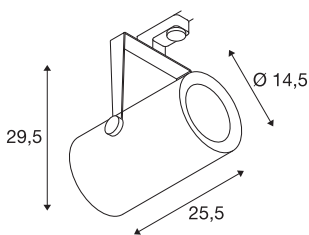

## EURO SPOT TRACK white

3000K, 12°, incl. 3-circuit adapter

Rotating and swivelling EURO SPOT TRACK 240V LED spotlight, with a compact design with suitable adapter for the 3-circuit 240V track system. The LED light source is installed in the cylindrical lamp head in the factory. The spotlight, which is available with several housing colours and beam angles, has a high light output thanks to its simple and timeless appearance.

### TECHNICAL DATA

Item no.:	1001477
Primary nominal voltage	220-240V ~50/60Hz mA/V
Secondary power / secondary voltage	1500 mA/V
Vertical tilting range	90 °
Horizontal rotation range	350 °
Length	25.5 cm
Height	29.5 cm
Diameter	14.5 cm
Net weight	3.118 kg
Gross weight	3.53 kg
IP Code	IP 20
Safety class	I
Assembly	Surface
Assembly details	Track Ceiling
Wattage	61 W
Lumen	5500 lm
Colour temperature	3000 Kelvin
Beam angle	12 °
Color	white
CRI	>80
Binning	3
LXXBXX data	70/50