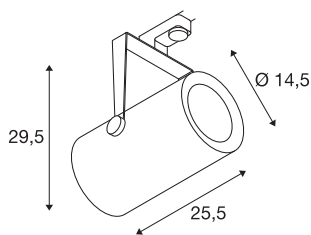

## EURO SPOT TRACK silver

3000K, 12°, incl. 3-circuit adapter

Rotating and swivelling EURO SPOT TRACK 240V LED spotlight, with a compact design with suitable adapter for the 3-circuit 240V track system. The LED light source is installed in the cylindrical lamp head in the factory. The spotlight, which is available with several housing colours and beam angles, has a high light output thanks to its simple and timeless appearance.

### TECHNICAL DATA

Item no.:	1001478
Primary nominal voltage	220-240V ~50/60Hz mA/V
Secondary power / secondary voltage	1500 mA/V
Vertical tilting range	90 °
Horizontal rotation range	350 °
Length	25.5 cm
Height	29.5 cm
Diameter	14.5 cm
Net weight	3.078 kg
Gross weight	3.457 kg
IP Code	IP 20
Safety class	I
Assembly	Surface
Assembly details	Track Ceiling
Wattage	61 W
Lumen	5500 lm
Colour temperature	3000 Kelvin
Beam angle	12 °
Color	grey
CRI	>80
Binning	3
LXXBXX data	70/50