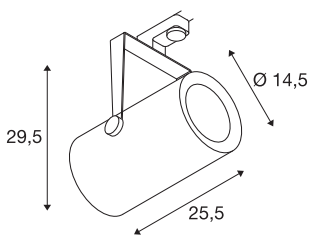

EURO SPOT TRACK silver

3000K, 38°, incl. 3-circuit adapter

Rotating and swivelling EURO SPOT TRACK 240V LED spotlight, with a compact design with suitable adapter for the 3-circuit 240V track system. The LED light source is installed in the cylindrical lamp head in the factory. The spotlight, which is available with several housing colours and beam angles, has a high light output thanks to its simple and timeless appearance.

TECHNICAL DATA

Item no.:	1001479
Primary nominal voltage	220-240V ~50/60Hz mA/V
Secondary power / secondary voltage	1500 mA/V
Vertical tilting range	90 °
Horizontal rotation range	350 °
Length	25.5 cm
Height	29.5 cm
Diameter	14.5 cm
Net weight	3.037 kg
Gross weight	3.455 kg
IP Code	IP 20
Safety class	I
Assembly	Surface
Assembly details	Track Ceiling
Wattage	61 W
Lumen	5500 lm
Colour temperature	3000 Kelvin
Beam angle	38 °
Color	grey
CRI	>80
Binning	3
LXXBXX data	70/50