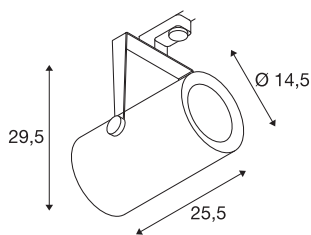

## EURO SPOT TRACK white

3000K, 38°, incl. 3-circuit adapter

Rotating and swivelling EURO SPOT TRACK 240V LED spotlight, with a compact design with suitable adapter for the 3-circuit 240V track system. The LED light source is installed in the cylindrical lamp head in the factory. The spotlight, which is available with several housing colours and beam angles, has a high light output thanks to its simple and timeless appearance.

### TECHNICAL DATA

Item no.:	1001480
Primary nominal voltage	220-240V ~50/60Hz mA/V
Secondary power / secondary voltage	1500 mA/V
Vertical tilting range	90 °
Horizontal rotation range	350 °
Length	25.5 cm
Height	29.5 cm
Diameter	14.5 cm
Net weight	3.1 kg
Gross weight	3.516 kg
IP Code	IP 20
Safety class	I
Assembly	Surface
Assembly details	Track Ceiling
Wattage	61 W
Lumen	5500 lm
Colour temperature	3000 Kelvin
Beam angle	38 °
Color	white
CRI	>80
Binning	3
LXXBXX data	70/50