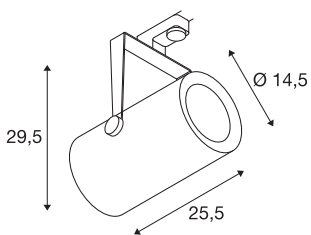

## EURO SPOT TRACK black

3000K, 60°, incl. 3-circuit adapter

Rotating and swivelling EURO SPOT TRACK 240V LED spotlight, with a compact design with suitable adapter for the 3-circuit 240V track system. The LED light source is installed in the cylindrical lamp head in the factory. The spotlight, which is available with several housing colours and beam angles, has a high light output thanks to its simple and timeless appearance.

## TECHNICAL DATA

Item no.:	1001481
Primary nominal voltage	220-240V ~50/60Hz mA/V
Secondary power / secondary voltage	1500 mA/V
Vertical tilting range	90 °
Horizontal rotation range	350 °
Length	25.5 cm
Height	29.5 cm
Diameter	14.5 cm
Net weight	3.137 kg
Gross weight	3.524 kg
IP Code	IP 20
Safety class	I
Assembly	Surface
Assembly details	Track Ceiling
Wattage	61 W
Lumen	5500 lm
Colour temperature	3000 Kelvin
Beam angle	60 °
Color	black
CRI	>80
Binning	3
LXXBXX data	70/50