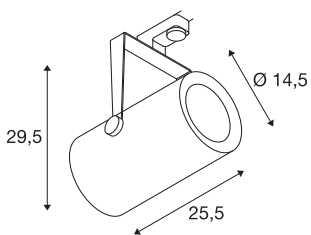

EURO SPOT TRACK white

3000K, 60°, incl. 3-circuit adapter

Rotating and swivelling EURO SPOT TRACK 240V LED spotlight, with a compact design with suitable adapter for the 3-circuit 240V track system. The LED light source is installed in the cylindrical lamp head in the factory. The spotlight, which is available with several housing colours and beam angles, has a high light output thanks to its simple and timeless appearance.

TECHNICAL DATA

Item no.:	1001482
Primary nominal voltage	220-240V ~50/60Hz mA/V
Secondary power / secondary voltage	1500 mA/V
Vertical tilting range	90 °
Horizontal rotation range	350 °
Length	25.5 cm
Height	29.5 cm
Diameter	14.5 cm
Net weight	3.109 kg
Gross weight	3.524 kg
IP Code	IP 20
Safety class	I
Assembly	Surface
Assembly details	Track Ceiling
Wattage	61 W
Lumen	5500 lm
Colour temperature	3000 Kelvin
Beam angle	60 °
Color	white
CRI	>80
Binning	3
LXXBXX data	70/50