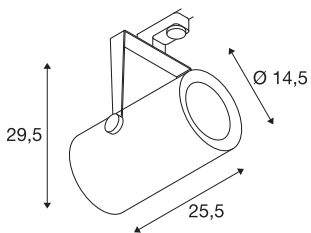

## EURO SPOT TRACK silver

3000K, 60°, incl. 3-circuit adapter

Rotating and swivelling EURO SPOT TRACK 240V LED spotlight, with a compact design with suitable adapter for the 3-circuit 240V track system. The LED light source is installed in the cylindrical lamp head in the factory. The spotlight, which is available with several housing colours and beam angles, has a high light output thanks to its simple and timeless appearance.

## TECHNICAL DATA

Item no.:	1001483
Primary nominal voltage	220-240V ~50/60Hz mA/V
Secondary power / secondary voltage	1500 mA/V
Vertical tilting range	90 °
Horizontal rotation range	350 °
Length	25.5 cm
Height	29.5 cm
Diameter	14.5 cm
Net weight	3.066 kg
Gross weight	3.478 kg
IP Code	IP 20
Safety class	I
Assembly	Surface
Assembly details	Track Ceiling
Wattage	61 W
Lumen	5500 lm
Colour temperature	3000 Kelvin
Beam angle	60 °
Color	grey
CRI	>80
Binning	3
LXXBXX data	70/50