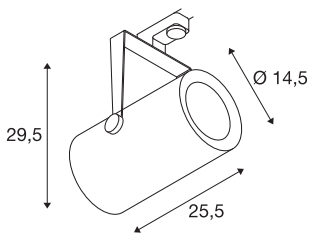

## EURO SPOT TRACK black

3000K, 38°, incl. 3-circuit adapter

Rotating and swivelling EURO SPOT TRACK 240V LED spotlight, with a compact design with suitable adapter for the 3-circuit 240V track system. The LED light source is installed in the cylindrical lamp head in the factory. The spotlight, which is available with several housing colours and beam angles, has a high light output thanks to its simple and timeless appearance.

## TECHNICAL DATA

Item no.:	1001484
Primary nominal voltage	220-240V ~50/60Hz mA/V
Secondary power / secondary voltage	1500 mA/V
Vertical tilting range	90 °
Horizontal rotation range	350 °
Length	25.5 cm
Height	29.5 cm
Diameter	14.5 cm
Net weight	3.124 kg
Gross weight	3.546 kg
IP Code	IP 20
Safety class	I
Assembly	Surface
Assembly details	Track Ceiling
Wattage	61 W
Lumen	5500 lm
Colour temperature	3000 Kelvin
Beam angle	38 °
Color	black
CRI	>80
Binning	3
LXXBXX data	70/50