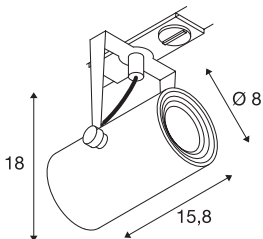

EURO SPOT TRACK

black, 3000K, 36°, incl. 1-circuit adapter

Rotating and swivelling EURO SPOT TRACK 240V LED spotlight, with a compact design, with a suitable adapter for the 1-circuit 240V track system. The LED light source is installed in the cylindrical lamp head in the factory. The spotlight, which is available with several housing colours and beam angles, has a high light output thanks to its simple and timeless appearance.

TECHNICAL DATA

Item no.:	1001485
Primary nominal voltage	230V ~50Hz mA/V
Vertical tilting range	90 °
Horizontal rotation range	350 °
Length	15.8 cm
Height	18.0 cm
Diameter	8.0 cm
Net weight	0.656 kg
Gross weight	0.86 kg
IP Code	IP 20
Safety class	I
Assembly	Surface
Assembly details	Track Ceiling, Track Wall
Wattage	11 W
Lumen	650 lm
Colour temperature	3000 Kelvin
Beam angle	36 °
Color	black
CRI	>80
Binning	3
LXXBXX data	70/50
Service life	30000 h