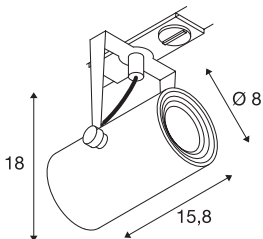

EURO SPOT TRACK

white, 3000K, 36°, incl. 1-circuit adapter

Rotating and swivelling EURO SPOT TRACK 240V LED spotlight, with a compact design, with a suitable adapter for the 1-circuit 240V track system. The LED light source is installed in the cylindrical lamp head in the factory. The spotlight, which is available with several housing colours and beam angles, has a high light output thanks to its simple and timeless appearance.

TECHNICAL DATA

Item no.:	1001486
Primary nominal voltage	230V ~50Hz mA/V
Vertical tilting range	90 °
Horizontal rotation range	350 °
Length	15.8 cm
Height	18.0 cm
Diameter	8.0 cm
Net weight	0.65 kg
Gross weight	0.696 kg
IP Code	IP 20
Safety class	I
Assembly	Surface
Assembly details	Track Ceiling, Track Wall
Wattage	11 W
Lumen	650 lm
Colour temperature	3000 Kelvin
Beam angle	36 °
Color	white
CRI	>80
Binning	3
LXXBXX data	70/50
Service life	30000 h